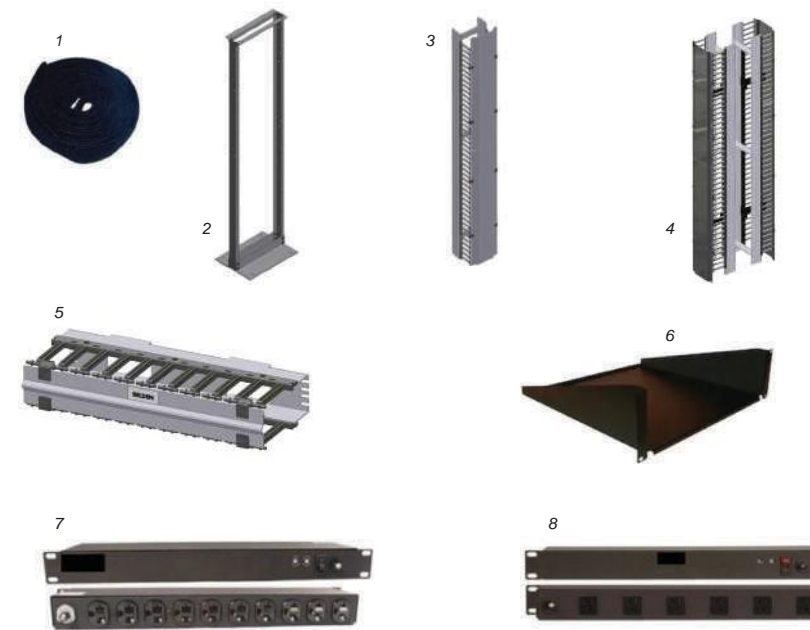

Patch Panel to Cassettes

Catálogo	Descripción
ECX-01U	PATCH PANEL ECX FIBRA 1U 2 CASSETTES
ECX-02U	PATCH PANEL ECX FIBRA 2U 4 CASSETTES

RACKS & ACCESORIES

Patch Panels Modulares & Punch Down

Catálogo Descripción

Catálogo Descripción

RV6PPF2U48BK 48-port category 6 punchdown flat patch panel in black, (2 RU)

Catálogo Descripción

1. **RV6PPF1U24BK** DataPatch 24-port category 6 punchdown flat patch panel in black, (1 RU).

2. **DC6PPF1U24BK** 24-port category 6 punchdown flat patch panel in black, (1 RU).

Racks, Wire Management & Power Distribution

Catálogo Descripción

- 1. **AX100784** Velcro Cable Ties, 25 per Roll, .5"W
- 2. **XDR8419-310N** Rack 2 Postes 45U ACERO
- 3. **BHVH003** Organizador Vertical 3.6"x 9.4" con Puerta 194 CAT6/126 CAT6A
- 4. **BHVHH12** Vertical Cable Manager. Dual-sided, Steel, 45RU, Black, 1pc, Includes two full-length metal, dual-hinging, push-to-close doors.
- 5. **BHH192UR** Organizador Horizontal 2U
- 6. **9012-1918** Bandeja Ventilada 18"
- 7. **9BF1-061001** Regleta 15A 120V 6 salidas NEMA 5-15R
- 8. **9BG1-101001** Regleta 15A 120V 6 salidas NEMA 5-20R