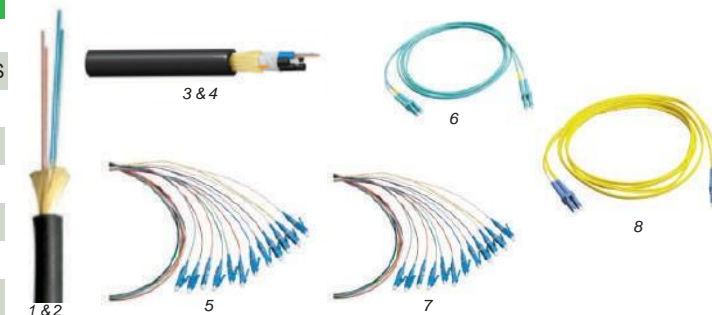

Cassettes Fiber

Catálogo	Descripción
1. FD3D006R9	FIBRA OM3 RISER TIGHT BUFFER INDOOR/OUTDOOR 6 HILOS
2. FD3D012R9	FIBRA OM3 RISER TIGHTBUFFER INDOOR/OUTDOOR 12 HILOS
3. FSSL012ND	FIBRA OS2 LOOSE TUBE OUTDOOR 12HILOS
4. FSSL024ND	FIBRA OS2 LOOSE TUBE OUTDOOR 24HILOS
5. FT3LC900PS01	PIGTAIL OM3 LC SIMPLEX 900 MICRAS 2MAQUA
6. FP3LDLD002M	PATCH CORD OM3 RISER LC DUPLEX - LC DUPLEX 2 MAQUA
7. FTSLC900PS01	PIGTAIL OS2 LC SIMPLEX 900 MICRAS 2MAZUL
8. FPSLDLD002M	PATCH CORD OS2 RISER LC DUPLEX - LC DUPLEX 2 MAZUL

Patch Panel to Cassettes

Catálogo	Descripción
ECX-01U	PATCH PANEL ECX FIBRA 1U 2 CASSETTES
ECX-02U	PATCH PANEL ECX FIBRA 2U 4 CASSETTES