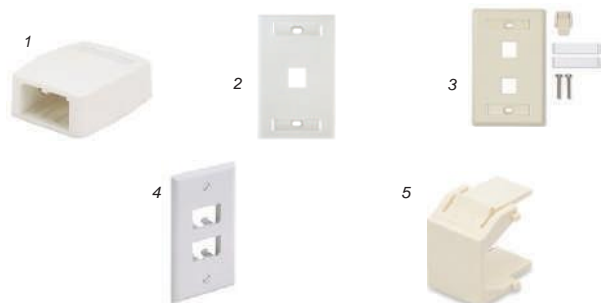

2. **DC6PPF1U24BK** 24-port category 6 punchdown flat patch panel in black, (1 RU).

Racks, Wire Management & Power Distribution

Catálogo Descripción

- 1. **AX100784** Velcro Cable Ties, 25 per Roll, .5"W
- 2. **XDR8419-310N** Rack 2 Postes 45U ACERO
- 3. **BHVH003** Organizador Vertical 3.6"x 9.4" con Puerta 194 CAT6/126 CAT6A
- 4. **BHVHH12** Vertical Cable Manager. Dual-sided, Steel, 45RU, Black, 1pc, Includes two full-length metal, dual-hinging, push-to-close doors.
- 5. **BHH192UR** Organizador Horizontal 2U
- 6. **9012-1918** Bandeja Ventilada 18"
- 7. **9BF1-061001** Regleta 15A 120V 6 salidas NEMA 5-15R
- 8. **9BG1-101001** Regleta 15A 120V 6 salidas NEMA 5-20R

Catálogo Descripción

9714-0190 Grounding busbar; 19"

Faceplates & Surface Box

Catálogo Descripción

- 1. **AX102652** Surface mount box accepts two modules, quick release cover White.
- 2. **AX102660** Single gang, flush mount vertical faceplate, accepts one keystone module. Off White.
- 3. **AX102655** Classic series single gang vertical faceplate accepts two Module, Off White.
- 4. **AX102249** Classic series single gang vertical faceplate, four module, Off White
- 5. **AX102262** Blank Modul KeyConnect