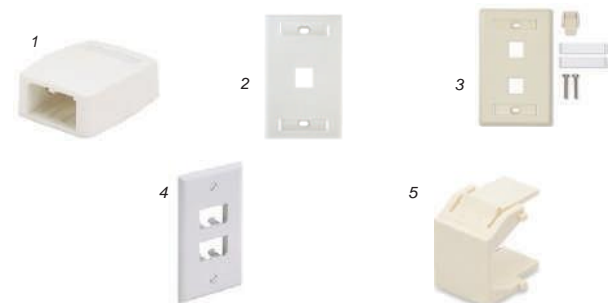

Catálogo	Descripción
----------	-------------

- AX100784** Velcro Cable Ties, 25 per Roll, .5"W
- XDR8419-310N** Rack 2 Postes 45U ACERO
- BHVH003** Organizador Vertical 3.6"x 9.4" con Puerta 194 CAT6/126 CAT6A
- BHVHH12** Vertical Cable Manager. Dual-sided, Steel, 45RU, Black, 1pc, Includes two full-length metal, dual-hinging, push-to-close doors.
- BHH192UR** Organizador Horizontal 2U
- 9012-1918** Bandeja Ventilada 18"
- 9BF1-061001** Regleta 15A 120V 6 salidas NEMA 5-15R
- 9BG1-101001** Regleta 15A 120V 6 salidas NEMA 5-20R

Catálogo	Descripción
----------	-------------

9714-0190 Grounding busbar; 19"

Faceplates & Surface Box

Catálogo	Descripción
----------	-------------

- AX102652** Surface mount box accepts two modules, quick release cover White.
- AX102660** Single gang, flush mount vertical faceplate, accepts one keystone module. Off White.
- AX102655** Classic series single gang vertical faceplate accepts two Module, Off White.
- AX102249** Classic series single gang vertical faceplate, four module, Off White
- AX102262** Blank Modul KeyConnect