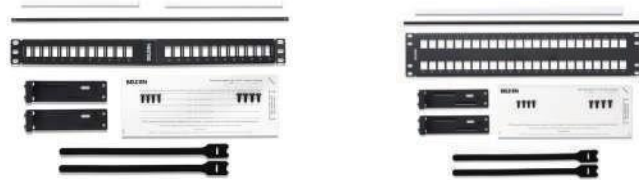

Patch Panels Modulares & Punch Down

Catálogo	Descripción

AX104600 48-port modular high density angled patch panel in black, (1RU)

Catálogo	Descripción

AX103115 48-port modular patch panel with faceplates in black, with label and label covers, (2RU).

AX103114 24-port modular patch panel with faceplates in black, (1 RU)