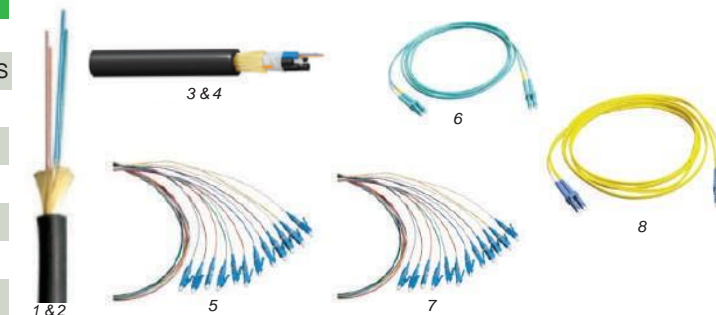

Cassettes Fiber

Catálogo	Descripción
1. FD3D006R9	FIBRA OM3 RISER TIGHT BUFFER INDOOR/OUTDOOR 6 HILOS
2. FD3D012R9	FIBRA OM3 RISER TIGHTBUFFER INDOOR/OUTDOOR 12 HILOS
3. FSSL012ND	FIBRA OS2 LOOSE TUBE OUTDOOR 12HILOS
4. FSSL024ND	FIBRA OS2 LOOSE TUBE OUTDOOR 24HILOS
5. FT3LC900PS01	PIGTAIL OM3 LC SIMPLEX 900 MICRAS 2MAQUA
6. FP3LDLD002M	PATCH CORD OM3 RISER LC DUPLEX - LC DUPLEX 2 MAQUA
7. FTSLC900PS01	PIGTAIL OS2 LC SIMPLEX 900 MICRAS 2MAZUL
8. FPSLDLD002M	PATCH CORD OS2 RISER LC DUPLEX - LC DUPLEX 2 MAZUL