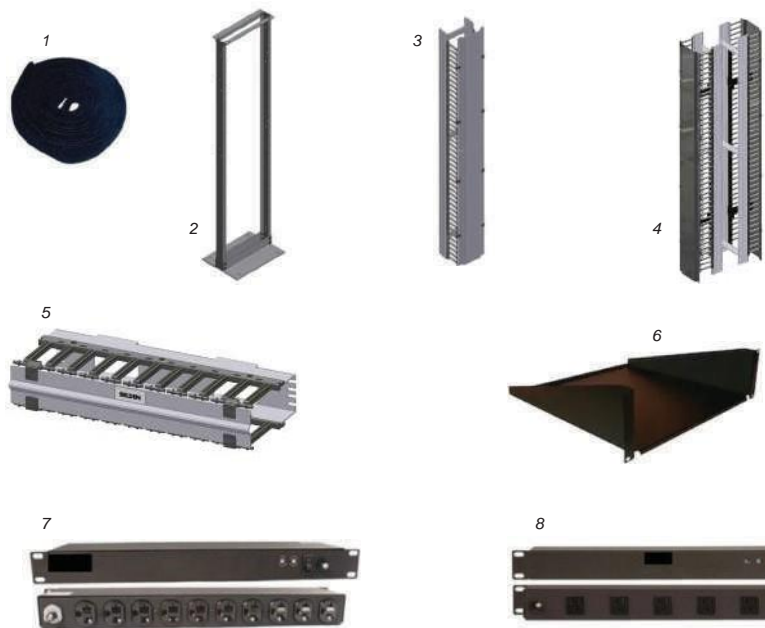

Patch Panel to Cassettes

Catálogo	Descripción
ECX-01U	PATCH PANEL ECX FIBRA 1U 2 CASSETTES
ECX-02U	PATCH PANEL ECX FIBRA 2U 4 CASSETTES

RACKS & ACCESORIES

Patch Panels Modulares & Punch Down

Catálogo Descripción

AX104600 48-port modular high density angled patch panel in black, (1RU)

Catálogo Descripción

AX103115 48-port modular patch panel with faceplates in black, with label and label covers, (2RU).

AX103114 24-port modular patch panel with faceplates in black, (1 RU)

Catálogo Descripción

RV6PPF2U48BK 48-port category 6 punchdown flat patch panel in black, (2 RU)

Catálogo Descripción

1. **RV6PPF1U24BK** DataPatch 24-port category 6 punchdown flat patch panel in black, (1 RU).

2. **DC6PPF1U24BK** 24-port category 6 punchdown flat patch panel in black, (1 RU).

Racks, Wire Management & Power Distribution

Catálogo Descripción

- 1. **AX100784** Velcro Cable Ties, 25 per Roll, .5"W
- 2. **XDR8419-310N** Rack 2 Postes 45U ACERO
- 3. **BHVH003** Organizador Vertical 3.6"x 9.4" con Puerta 194 CAT6/126 CAT6A
- 4. **BHVHH12** Vertical Cable Manager. Dual-sided, Steel, 45RU, Black, 1pc, Includes two full-length metal, dual-hinging, push-to-close doors.
- 5. **BHH192UR** Organizador Horizontal 2U
- 6. **9012-1918** Bandeja Ventilada 18"
- 7. **9BF1-061001** Regleta 15A 120V 6 salidas NEMA 5-15R
- 8. **9BG1-101001** Regleta 15A 120V 6 salidas NEMA 5-20R